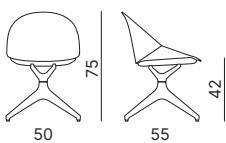

Colori scocca polipropilene
Polypropylene shell colour

Scocca in polipropilene
Polypropylene shell

Scocca in polipropilene con sedile imbottito
Polypropylene shell with padded seat

Scocca in polipropilene con sedile e schienale imbottito
Polypropylene shell with padded seat and backrest

Telaio 4 gambe in polipropilene
Polypropylene 4-leg frame

Telaio slitta in acciaio
Steel sled frame

Telaio girevole piramidale
4 piedi nylon
Pyramidal swivel nylon 4-leg base

KROSS

Telaio girevole piramidale
4 piedi alluminio lucido
Pyramidal swivel polished
aluminium 4-leg base