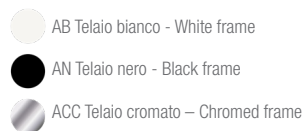

Colori scocca polipropilene
Polypropylene shell colour

Scocca in polipropilene
Polypropylene shell

Scocca in polipropilene con sedile imbottito
Polypropylene shell with padded seat

Scocca in polipropilene con sedile e schienale imbottito
Polypropylene shell with padded seat and backrest

Telaio 4 gambe in polipropilene
Polypropylene 4-leg frame

Telaio slitta in acciaio
Steel sled frame

Telaio girevole piramidale
4 piedi nylon
Pyramidal swivel nylon 4-leg base

KROSS

Telaio girevole piramidale
4 piedi alluminio lucido
Pyramidal swivel polished
aluminium 4-leg base